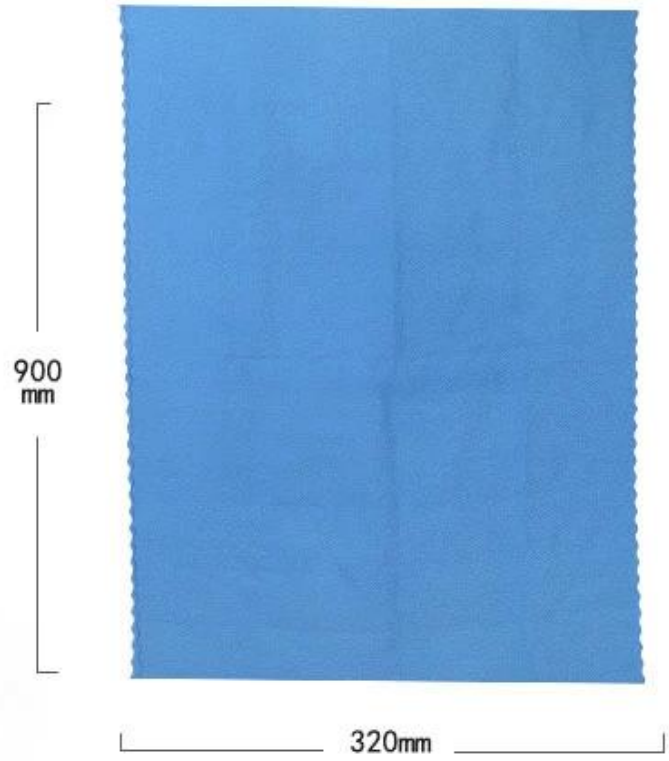

# SPECIFICATION

Name: Pocket-size fast drying towel

Item: Rbox-Plus

Weight: 55g

Dimensions: Silicone storage box : 61\*94\*36 (mm)

Quick-drying towel: 320\*900mm

Features: Drying and super-absorbent

Color: Light mint, Navy, Quartz Pink