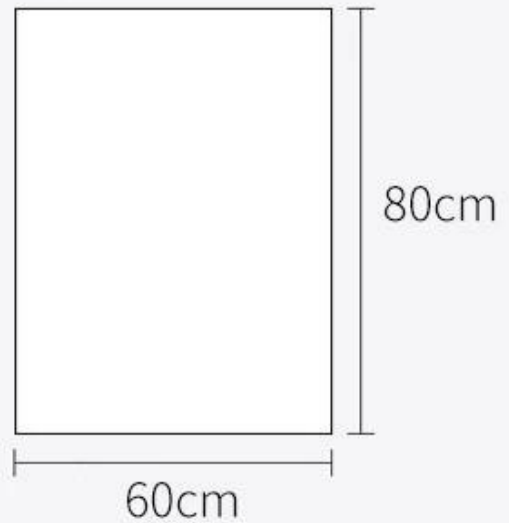

Recommended product

[money beach towel](#)

[beach towel](#)

[printed beach towel](#)

[personalized beach towel](#)

Detailed information

Product name	cotton magic compressed towel for promotion
Material	Plant fiber
Size	30x50cm,30x70cm,60x80cm,70x140cm or as your request
Weight	450gsm or 500GSM
Color	As customer's requests
Logo	Embroidery, printing or jacquard
feature	Soft and plush, soft touch, durable, absorbency, antistatic, AZO-free, color fastness
Style	Reactive printing,Embroidery or jacquard
Inner packing	1pc/polybag,carton size:40*43*50 cm; GW/NW:16/15kg;Also according to customer's requests
Outer packing	Carton,bales packing
MOQ	1,000pcs

Product Parameters

Diameter 7.0cm

Bath towel expansion size

Diameter 7.0cm

Bath towel expansion size

Diameter 4.5cm

Towel expansion size

70cm

30cm

Diameter 4.5cm

Towel expansion size

50cm

30cm

Green color can be used again after use

After washing, you can wipe the table, glass, shoes and bags as a rag.

Frequent problems it's time to care more about yourself