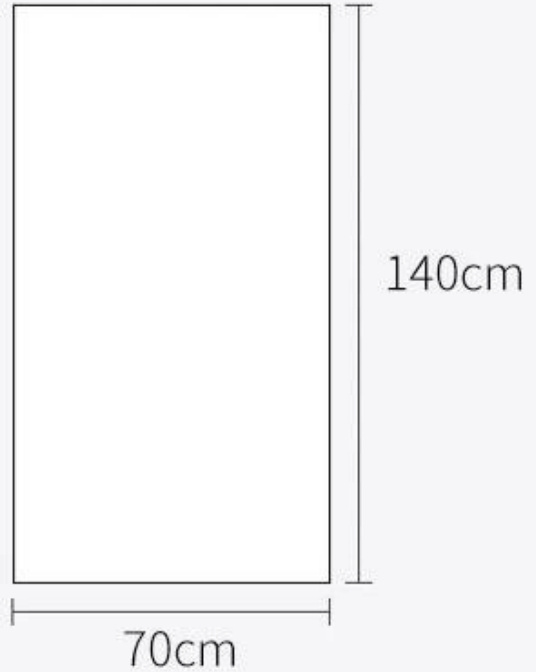

Recommended product

[money beach towel](#)

[beach towel](#)

[printed beach towel](#)

[personalized beach towel](#)

Detailed information

Product name	cotton magic compressed towel for promotion
Material	Plant fiber
Size	30x50cm,30x70cm,60x80cm,70x140cm or as your request
Weight	450gsm or 500GSM
Color	As customer's requests
Logo	Embroidery, printing or jacquard
feature	Soft and plush, soft touch, durable, absorbency, antistatic, AZO-free, color fastness
Style	Reactive printing,Embroidery or jacquard
Inner packing	1pc/polybag,carton size:40*43*50 cm; GW/NW:16/15kg;Also according to customer's requests
Outer packing	Carton,bales packing
MOQ	1,000pcs

Product Parameters

Diameter 7.0cm

Bath towel expansion size

Diameter 7.0cm

Bath towel expansion size

Diameter 4.5cm

Towel expansion size

70cm

30cm

Diameter 4.5cm

Towel expansion size

50cm

30cm

Green color can be used again after use

After washing, you can wipe the table, glass, shoes and bags as a rag.

Frequent problems it's time to care more about yourself