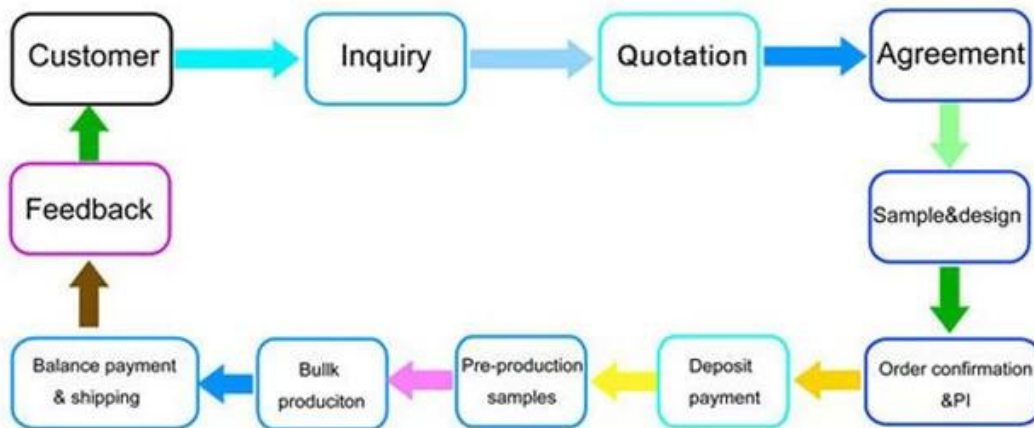

Company Qualifications	Our client

COMPANY INFORMATION

ALWAYS THE BEST FOR YOU

How to proceed an order

If you want to find a factory to custom Towel ,pls leave us a message.

If you want to order stock small quantity Towel,pls leave us a message.