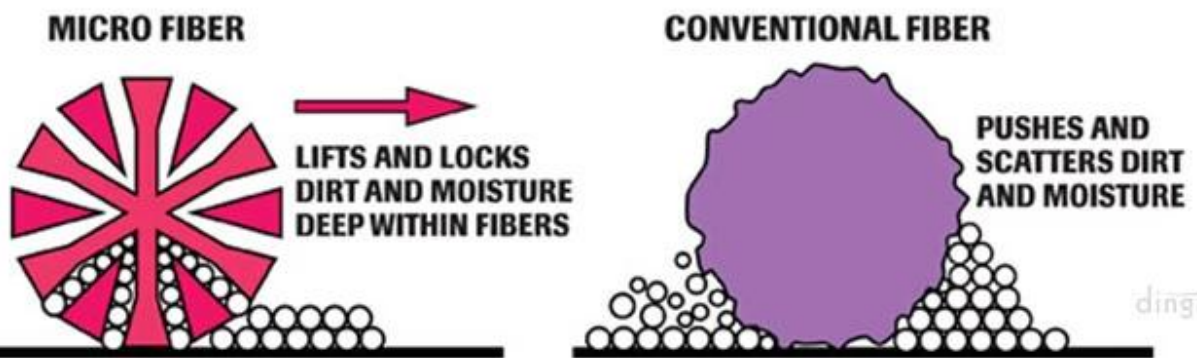

## Comparison

Almost left no water

Left 1/3 glass of water

Strong absorption

Relatively weak absorption

dingrun

dingrun

Pink

**使用方法** METHOD OF USE

1. Tip 2. twist 3. braid

10