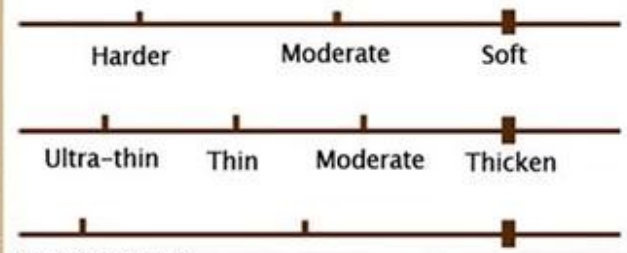

500 GSM 28×56
100

Product Informarion

Basic Information

brand:AODATU

Name: Cotton Bath Towel

Process: Spiral Industry

Ingredients content: pure cotton

Weight: 500g

Specifications: 28x56 inches

Color: white

product Index

dingrun

AOADTU Textile

dingrun

FIVE STARS HOTEL BATH ENJOY

Softening and lengthening
Cotton skin
Fast water absorption