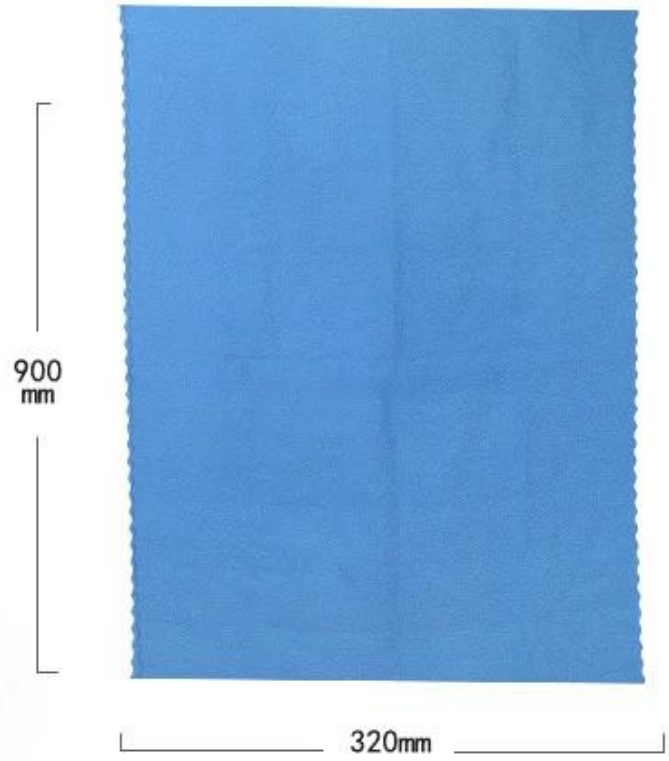

Three Color Options

Easy to ventilate and dry

not easy to gather bacterial

Only take three
steps to
get cool feeling

Get wet

Twist

Swing

SPECIFICATION

Name: Pocket-size fast drying towel

Item: Rbox-Plus

Weight: 55g

Dimensions: Silicone storage box : 61*94*36 (mm)

Quick-drying towel: 320*900mm

Features: Drying and super-absorbent

Color: Light mint, Navy, Quartz Pink