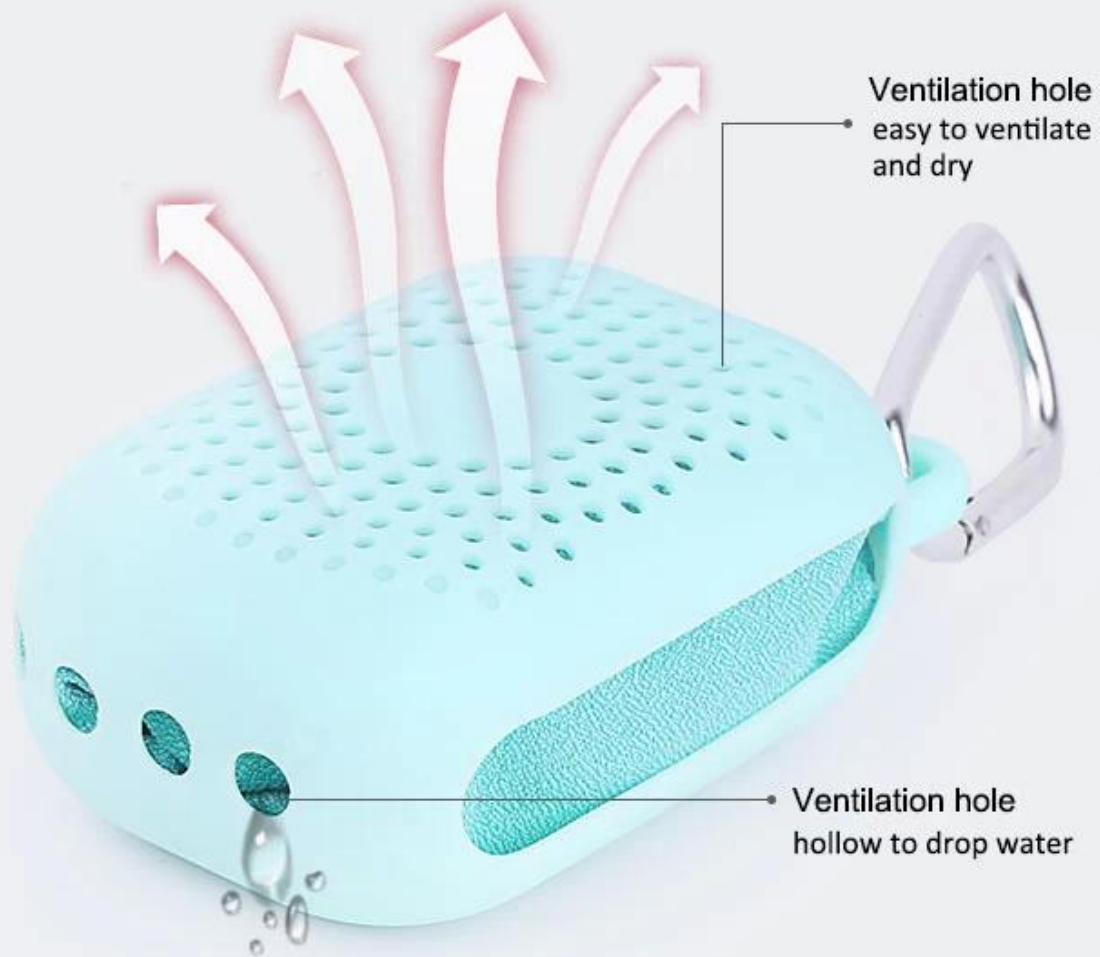

Factory Outlet Travel Towel

Food grade platinum silicone
Aluminium alloy carabiner

Quick Dry Portable

Weight **55g**

swing to dry

ice silk material

super absorbent

light and easy
to carry

Food Grade
Platinum Silicone

BPA
FREE

Environmental
Material

Recyclable

Save Your Space Portable

Light weight

Portable

Nanometer Material, Friendly To Nail

Three Color Options

Easy to ventilate and dry

not easy to gather bacterial

Only take three
steps to
get cool feeling

Get wet

Twist

Swing

SPECIFICATION

Name: Pocket-size fast drying towel

Item: Rbox-Plus

Weight: 55g

Dimensions: Silicone storage box : 61*94*36 (mm)

Quick-drying towel: 320*900mm

Features: Drying and super-absorbent

Color: Light mint, Navy, Quartz Pink