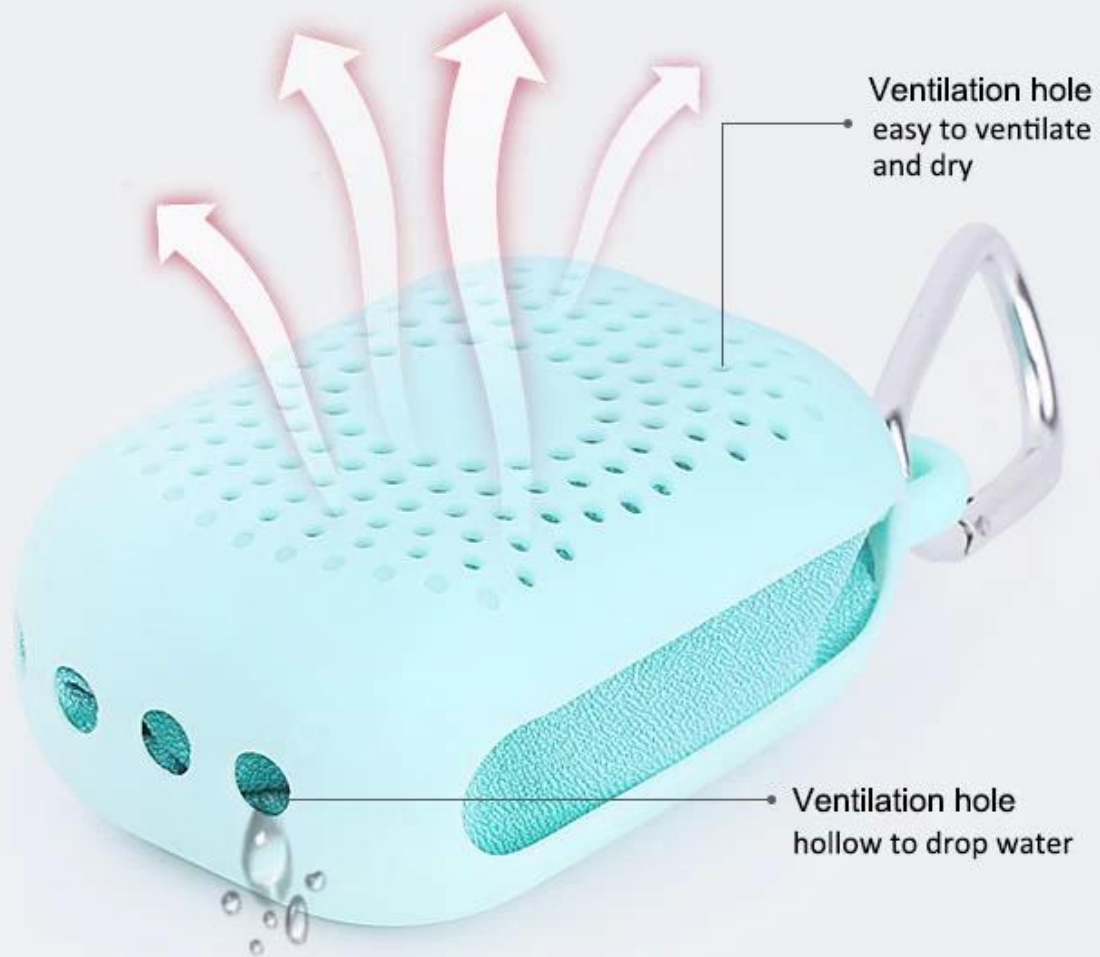

light and easy
to carry

Food Grade
Platinum Silicone

BPA
FREE

Environmental
Material

Recyclable

Save Your Space Portable

Light weight

Portable

Nanometer Material, Friendly To Nail

Three Color Options

Easy to ventilate and dry

not easy to gather bacterial

Only take three steps to get cool feeling

Get wet

Twist

Swing

SPECIFICATION

Name: Pocket-size fast drying towel

Item: Rbox-Plus

Weight: 55g

Dimensions: Silicone storage box : 61*94*36 (mm)

Quick-drying towel: 320*900mm

Features: Drying and super-absorbent

Color: Light mint, Navy, Quartz Pink