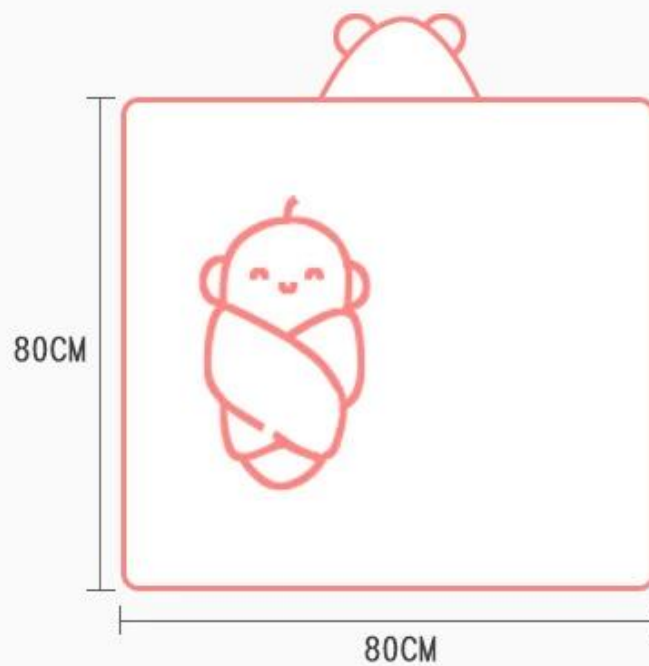

PRODUCTION INFORMATION

Name
品名 Coral Fleece Baby Hooded Towel

Fabric
面料 100% Polyester Coral Fleece

Size
尺寸 80*80cm

Colour
颜色 As pictures

SUPER WATER ABSORPTION

Absorbs water quickly and keeps body dry

...o...