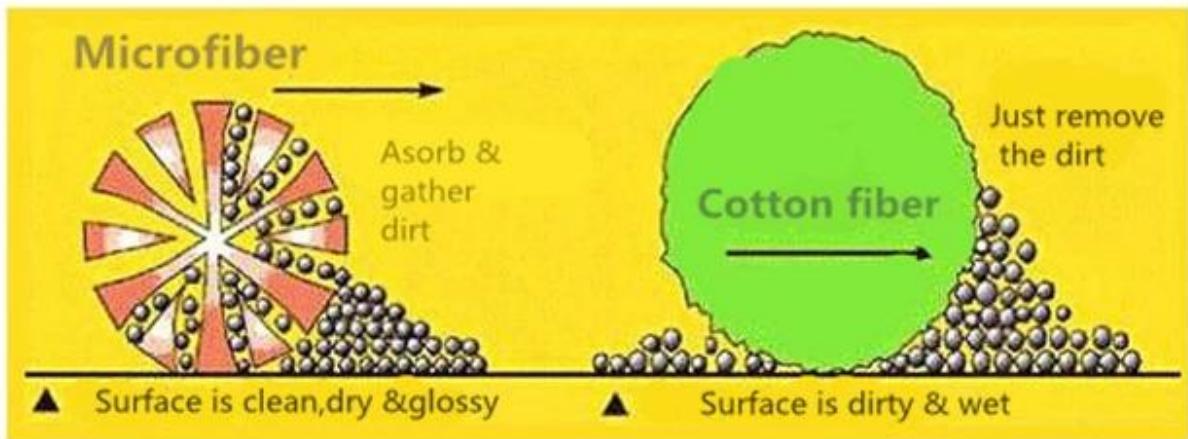

## A wearable bath towel!

Strong water absorption-keep your body dry  
in a few mins after bathing.

Microfiber

VS

Cotton Fiber

100

## Antibacterium & Soft Feel

毛巾

毛巾

毛巾

毛巾

1. 1pc / 36 / 毛巾
2. T / TL / C 30 70 毛巾
3. 毛巾
4. 30 60 毛巾

毛巾

1. 12 毛巾
2. 毛巾
3. 毛巾
4. SGS Intertek OEKO 100 毛巾
5. OEM 毛巾
6. 毛巾
7. Eco 毛巾