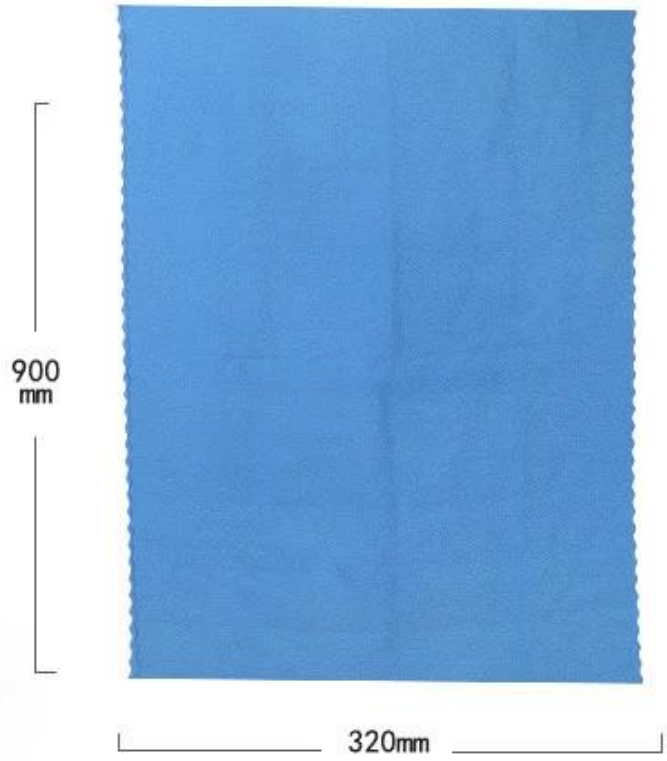

# SPECIFICATION

Name: Pocket-size fast drying towel

Item: Rbox-Plus

Weight: 55g

Dimensions: Silicone storage box : 61\*94\*36 (mm)

Quick-drying towel: 320\*900mm

Features: Drying and super-absorbent

Color: Light mint, Navy, Quartz Pink