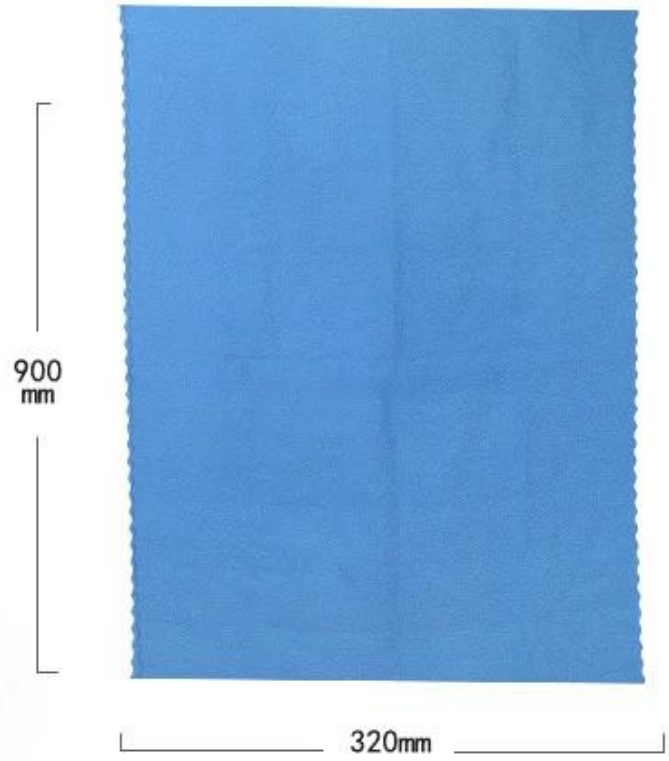

SPECIFICATION

Name: Pocket-size fast drying towel

Item: Rbox-Plus

Weight: 55g

Dimensions: Silicone storage box : 61*94*36 (mm)

Quick-drying towel: 320*900mm

Features: Drying and super-absorbent

Color: Light mint, Navy, Quartz Pink