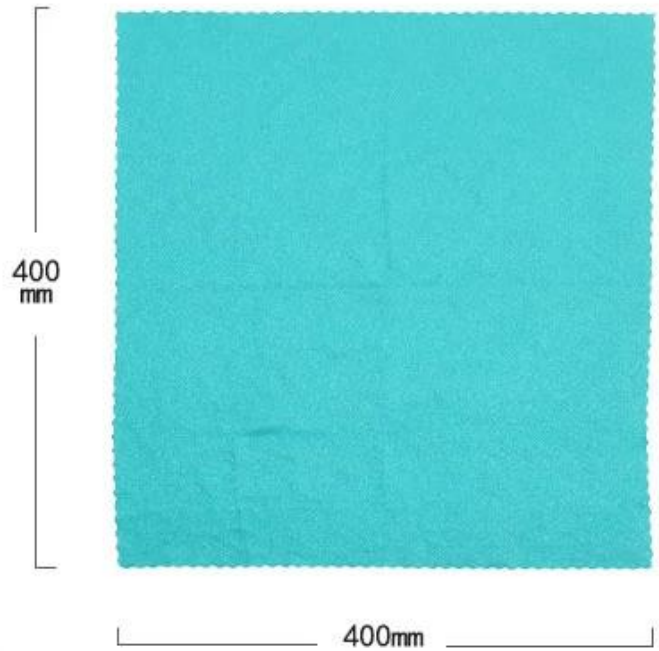

SPECIFICATION