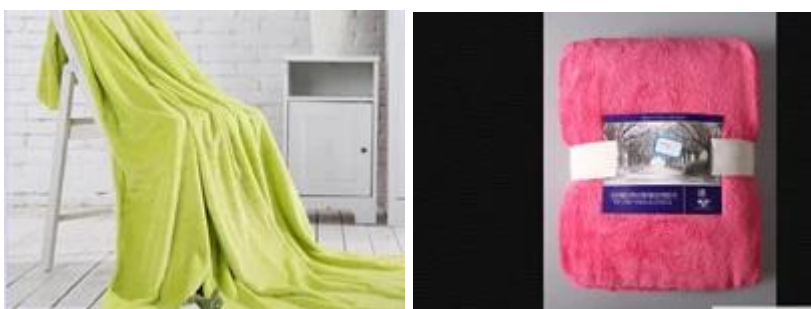

## Produits recommandés

[colored coral fleece blanket](#) [warm coral fleece blanket](#)

[fashionable coral fleece blanket](#) [super soft coral fleece blanket](#)

## Des informations détaillées

Nom du produit	Cheap Price wholesale King Size Queen Sized Flannel Fleece Blanket
Matériel	100% Polyester
Taille	140*190CM,150*200CM,160*220cm,200*240cm, 220*240cm; or as your request
Poids	240gsm
Couleur	As customer's requests
Logo	Embroidery, printing or jacquard
caractéristique	Soft & plush, soft touch, durable, absorbency, antistatic, AZO-free, color fastness
Style	Reactive printing, Embroidery or jacquard
Inner packing	1pc/polybag, carton size:40*43*50 cm; GW/NW:16/15kg; Also according to customer's requests
Outer packing	Carton, bales packing
Moq	2,000pcs

SOFT & CUDDLY  
127x183cm □ 150x203cm □  
200x228cm □ 220x248cm □  
MADE IN CHINA  
WASH IN COLD WATER  
DO NOT BLEACH  
DO NOT TUMBLE DRY

SOFT & CUDDLY  
127x183cm □ 150x203cm □  
200x228cm □ 220x248cm □  
MADE IN CHINA  
WASH IN COLD WATER  
DO NOT BLEACH  
DO NOT TUMBLE DRY