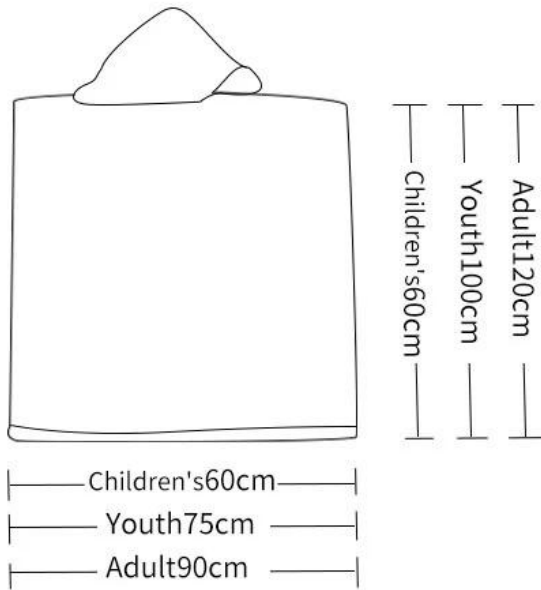

Size selection