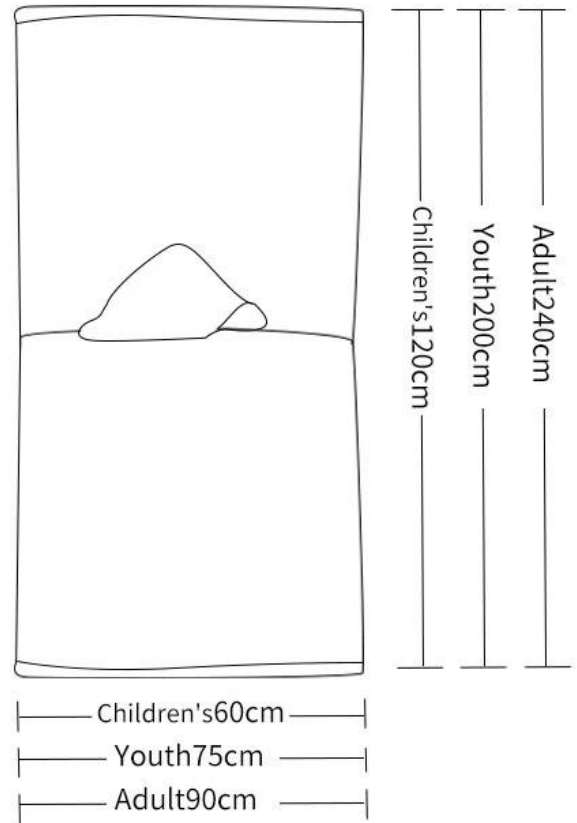

Size selection