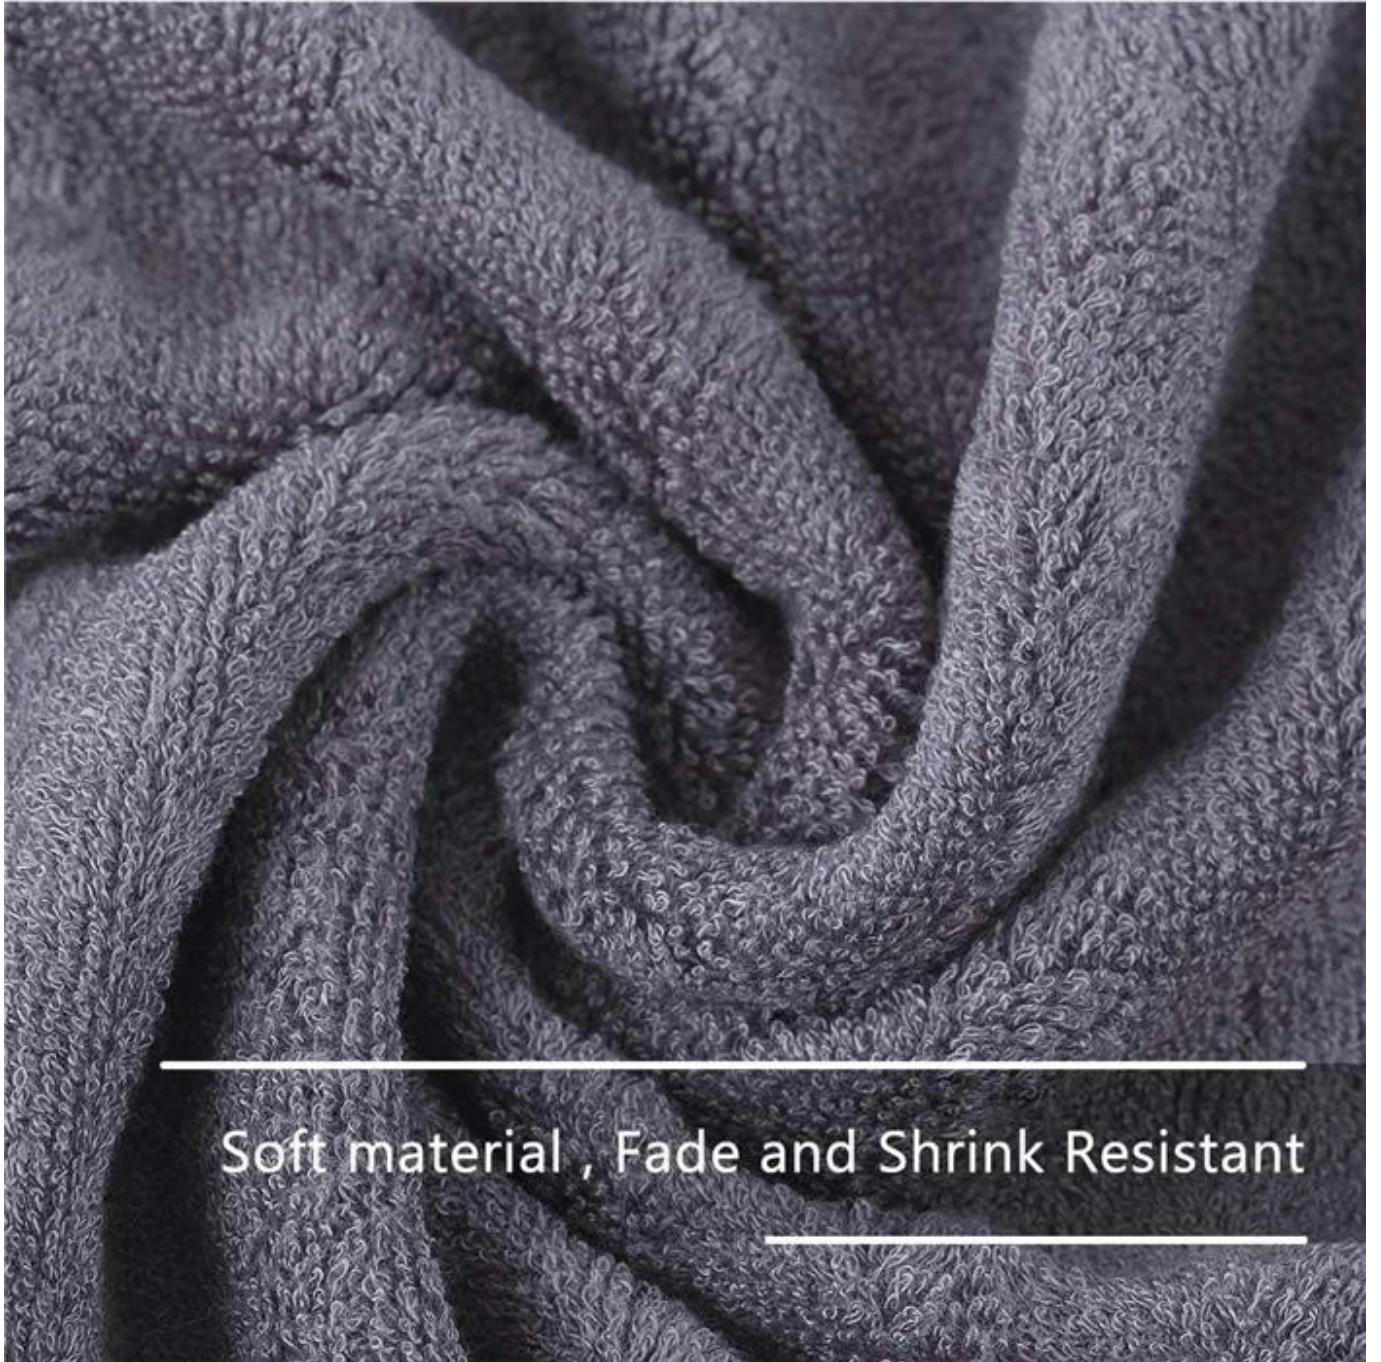

## Χαρακτηριστικά:

---

Soft material , Fade and Shrink Resistant

---

Υλικό: 90% Βισκόζη Μπαμπού & 10% Βαμβάκι, 27 "x54"

---

**01** No Pilling  
High density material

**02** No Fading  
Advanced dyeing technology

**03** Gentle and Smooth  
Durable and long-lasting

**04** Super Soft  
Provide you with great touching

**05** No Shedding  
No hair loss