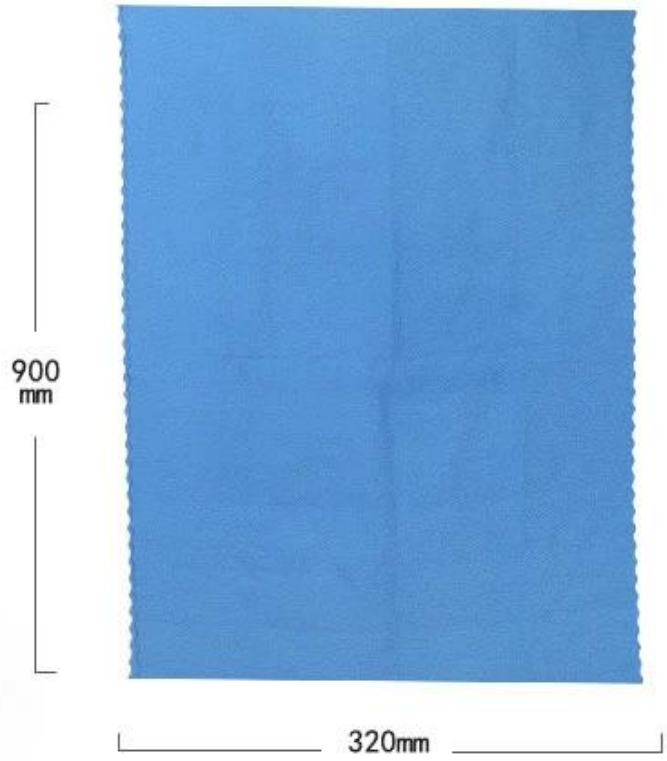

SPECIFICATION

Name: Pocket-size fast drying towel

Item: Rbox-Plus

Weight: 55g

Dimensions: Silicone storage box : 61*94*36 (mm)

Quick-drying towel: 320*900mm

Features: Drying and super-absorbent

Color: Light mint, Navy, Quartz Pink