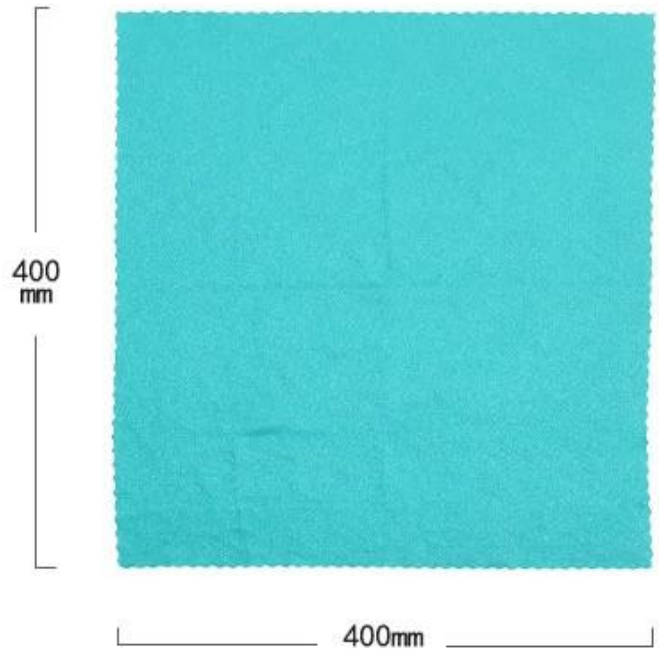

ice silk material

super absorbent

light and easy
to carry

Save Your Space Portable

Light weight

Portable

ONLY 35g

Nanometer material, Friendly to nail
three color options

Name: Pocket-size fast drying towel

Item: WP020

Weight: 35g

Dimensions: Silicone storage box : 72*55*35 (mm)

Quick-drying towel: 400*400mm

Features: Drying and super-absorbent

Color: Light mint, Navy, Quartz Pink