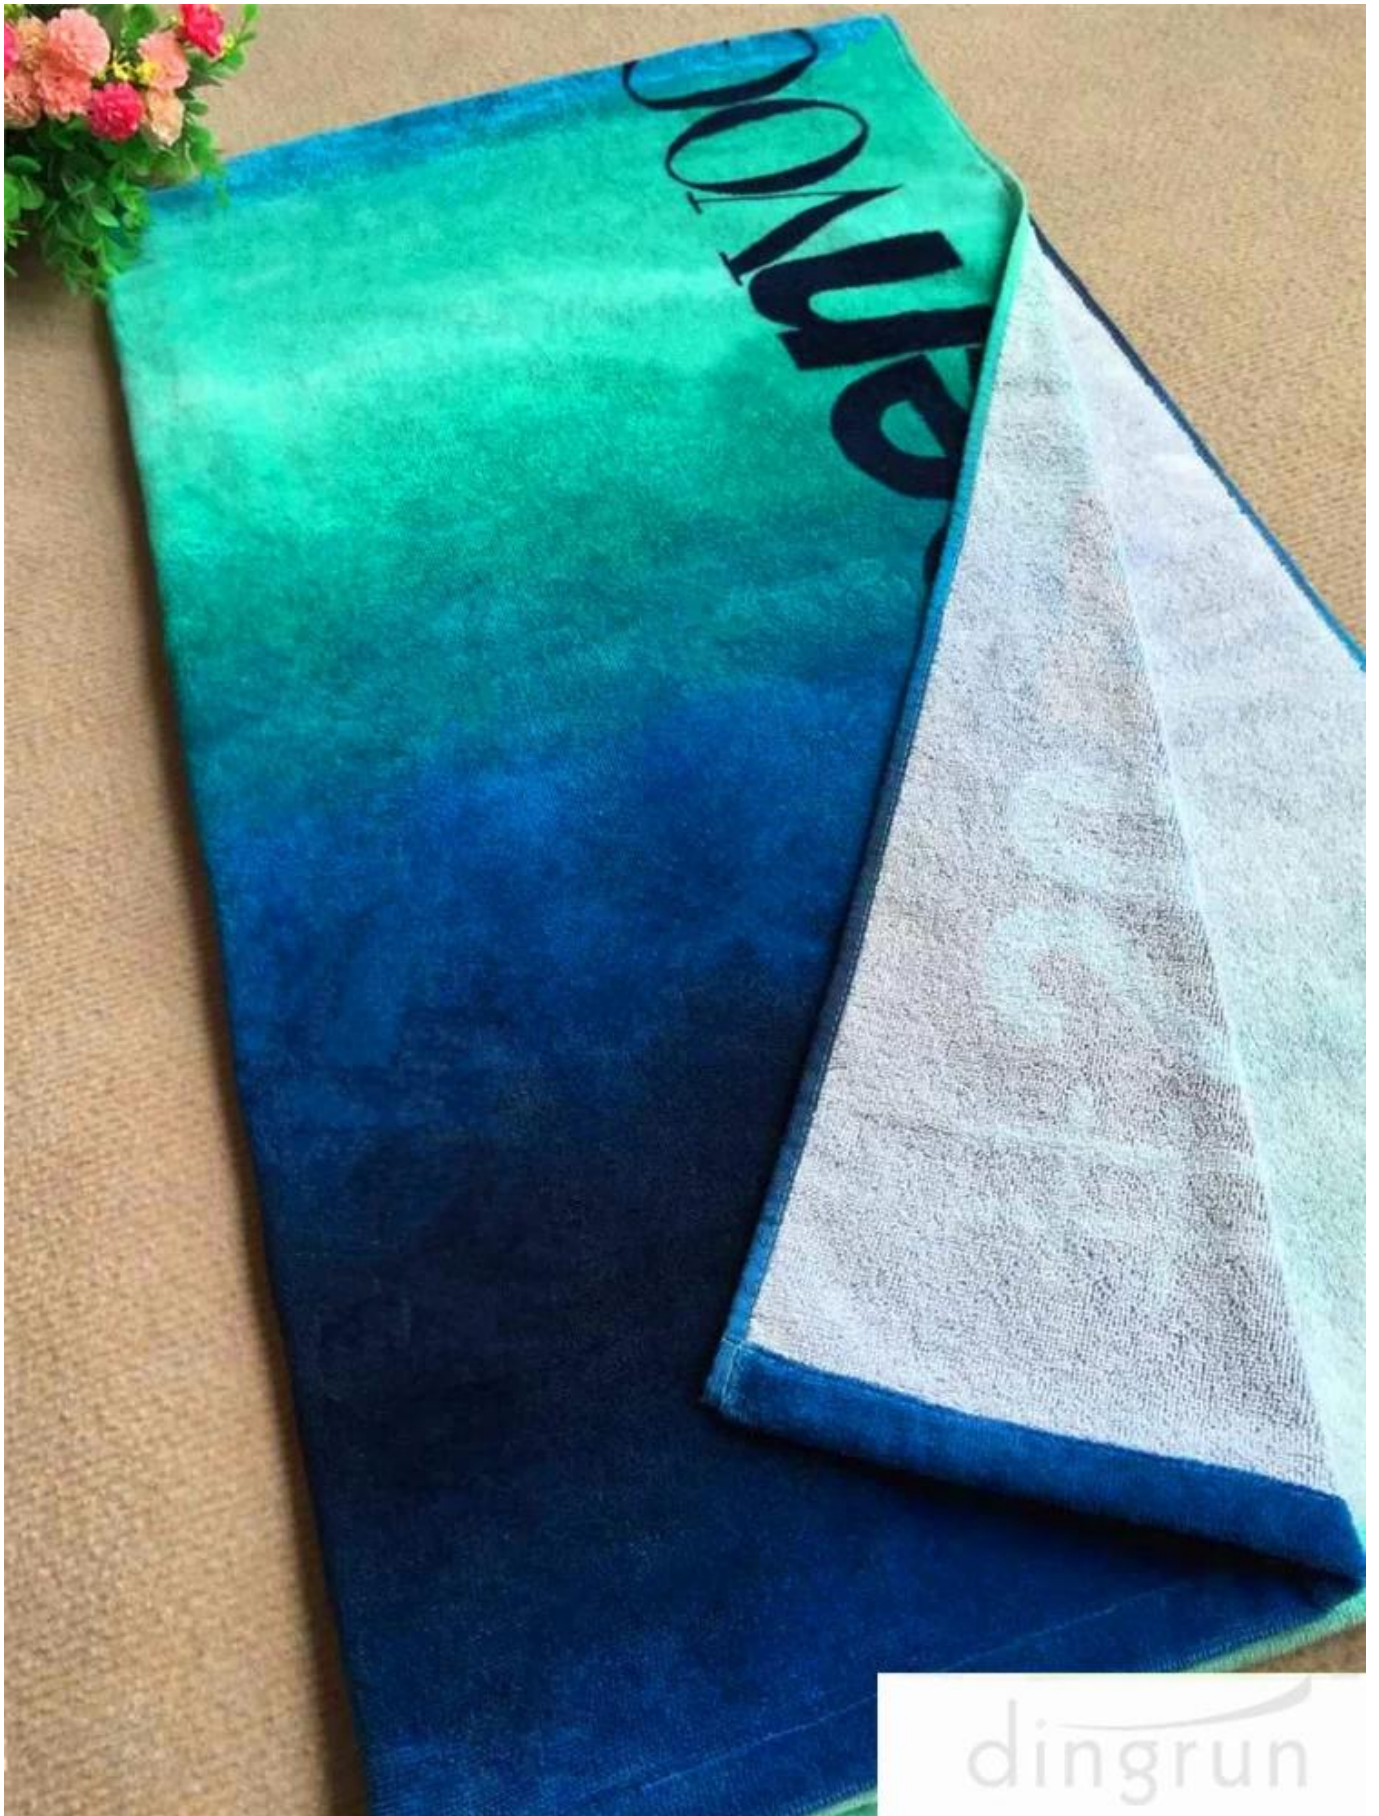

If you are interested in our beach towels, please feel free to [contact us!](#)

[Click here!! More information about our company!](#)