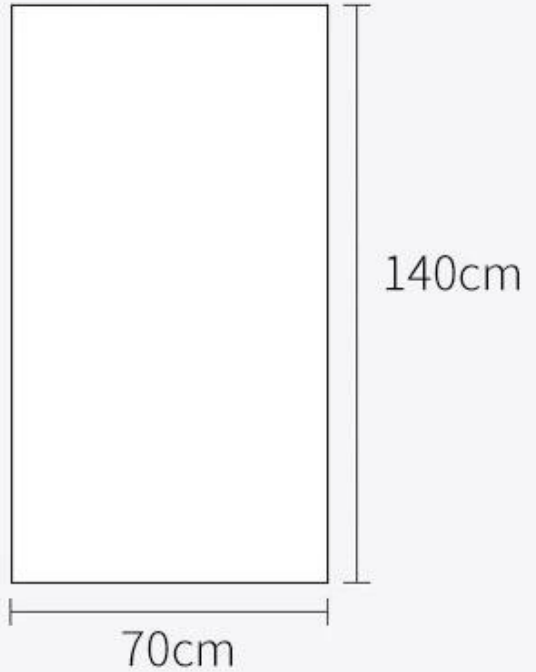

Recommended product

[money beach towel](#)

[beach towel](#)

[printed beach towel](#)

[personalized beach towel](#)

Detailed information

Product name	cotton magic compressed towel for promotion
Material	Plant fiber
Size	30x50cm,30x70cm,60x80cm,70x140cm or as your request
Weight	450gsm or 500GSM
Color	As customer's requests
Logo	Embroidery, printing or jacquard
feature	Soft and plush, soft touch, durable, absorbency, antistatic, AZO-free, color fastness
Style	Reactive printing,Embroidery or jacquard
Inner packing	1pc/polybag,carton size:40*43*50 cm; GW/NW:16/15kg;Also according to customer's requests
Outer packing	Carton,bales packing
MOQ	1,000pcs

Product Parameters

Diameter 7.0cm

Bath towel expansion size

Diameter 7.0cm

Bath towel expansion size

Diameter 4.5cm

Towel expansion size

70cm

30cm

Diameter 4.5cm

Towel expansion size

50cm

30cm

Green color can be used again after use

After washing, you can wipe the table, glass, shoes and bags as a rag.

Frequent problems it's time to care more about yourself