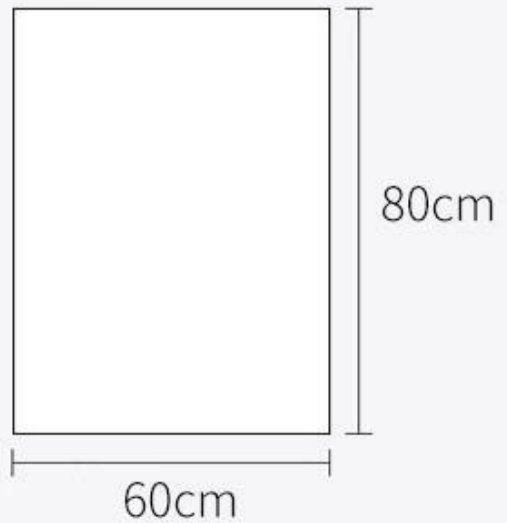

Recommended product

[money beach towel](#)

[beach towel](#)

[printed beach towel](#)

[personalized beach towel](#)

Detailed information

Product name	cotton magic compressed towel for promotion
Material	Plant fiber
Size	30x50cm,30x70cm,60x80cm,70x140cm or as your request
Weight	450gsm or 500GSM
Color	As customer's requests
Logo	Embroidery, printing or jacquard
feature	Soft and plush, soft touch, durable, absorbency, antistatic, AZO-free, color fastness
Style	Reactive printing,Embroidery or jacquard
Inner packing	1pc/polybag,carton size:40*43*50 cm; GW/NW:16/15kg;Also according to customer's requests
Outer packing	Carton,bales packing
MOQ	1,000pcs

Product Parameters

Diameter 7.0cm

Bath towel expansion size

Diameter 7.0cm

Bath towel expansion size

Diameter 4.5cm

Towel expansion size

70cm

30cm

Diameter 4.5cm

Towel expansion size

50cm

30cm

Green color can be used again after use

After washing, you can wipe the table, glass, shoes and bags as a rag.

Frequent problems it's time to care more about yourself