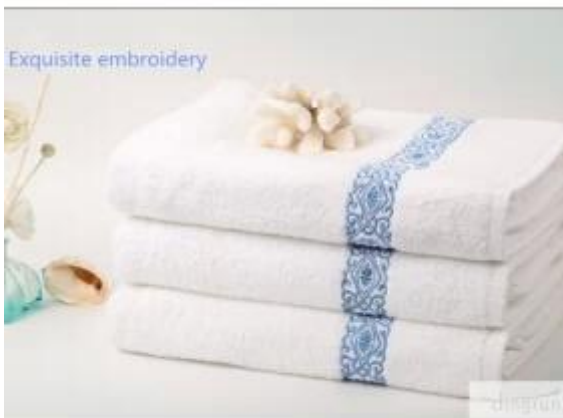

Recommended product

[high quality hotel towel set](#)

[Suit hotel towel](#)

[soft towel](#)

[jacquard towel](#)

## Detailed information

Product name	luxury hotel towel set
Material	100%cotton
Size	60X120cm,70X140cm,30"X60", 80X160cm, 100X180cm,or as your request
Weight	290gsm---500gsm, 260g, 280g, 300g, 350g, 370g, 450g from light weight for cheap market to big weight for luxury market.
Color	as your pantone color
Logo	Embroidery, printing or jacquard
feature	Soft & plush, soft touch, durable, absorbency, antistatic, AZO-free, color fastness
Style	Reactive printing,Embroidery or jacquard
Inner packing	1pc/polybag,carton size:40*43*50 cm; GW/NW:16/15kg;Also according to customer's requests
Outer packing	Carton,bales packing
MOQ	2,000pcs

Live luxuriously. The luxury hotel towel set offers you a 100% pure cotton bath towel that is both soft and super absorbent. This luxury hotel towel set is a great addition to any bathroom.

This luxury hotel towel set is great for HOTELS/ MOTELS, VACATION RENTAL PROPERTIES, SALONS, SPAS and GYMS, HEALTHCARE APPLICATIONS, JANITORIAL USE, and is an excellent addition to YOUR LINEN CLOSET AT HOME!

high quality

dingrun

100%cotton soft & comfortable

dingrun

This luxury hotel towel set is the ideal towel to have for personal use, or for guests. That plush feel, soft textures, and larger sizes make the hotel styles of towels desirable to own.