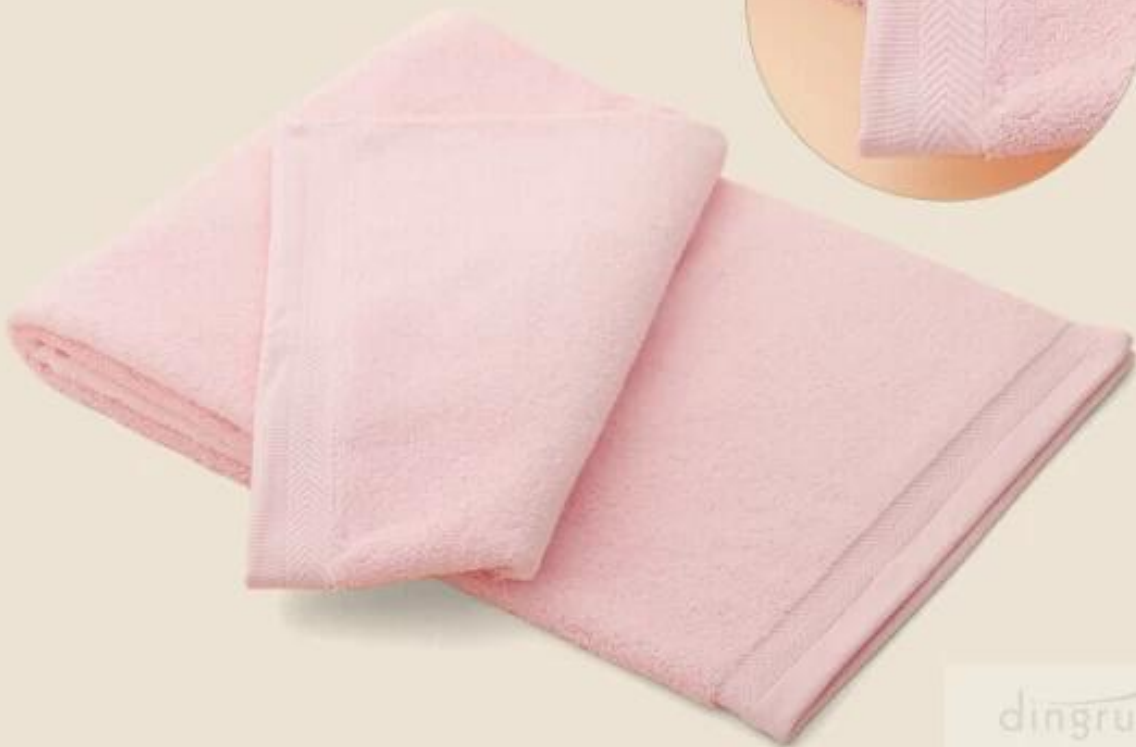

□□□□

Soft
Towel

dingrun

dingrun

1. 100% cotton
2. 100% absorbency. Natural
3. Our 100% elegant
4. We
5. Soft absorbency. The
- 30% agter
6. Convenient
7. We comperitive
8. Need www.szdingrun.com/

038;

1. 12pcs / 400-500pcs / CTN; 12 pieces per carton, 400-500 pieces per container.
2. Payment T / T / C 30 days in advance, 70 days after delivery.
3. shipping cost to be confirmed.