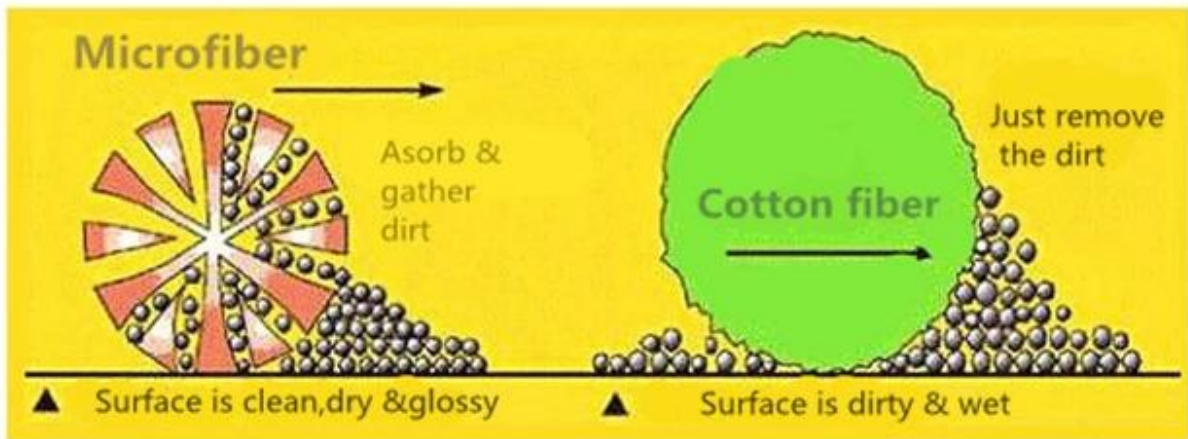

A wearable bath towel!

Strong water absorption-keep your body dry
in a few mins after bathing.

dingrun

Microfiber

VS

Cotton Fiber

100

Antibacterium & Soft Feel