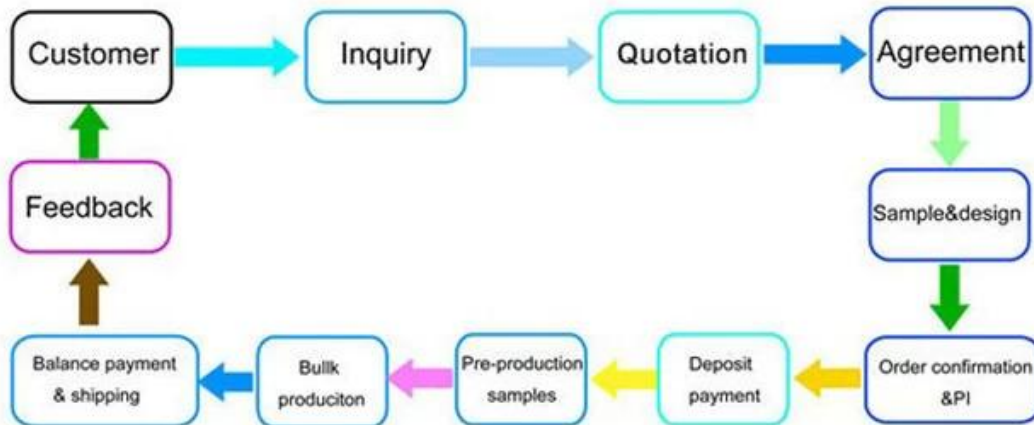

How to proceed an order