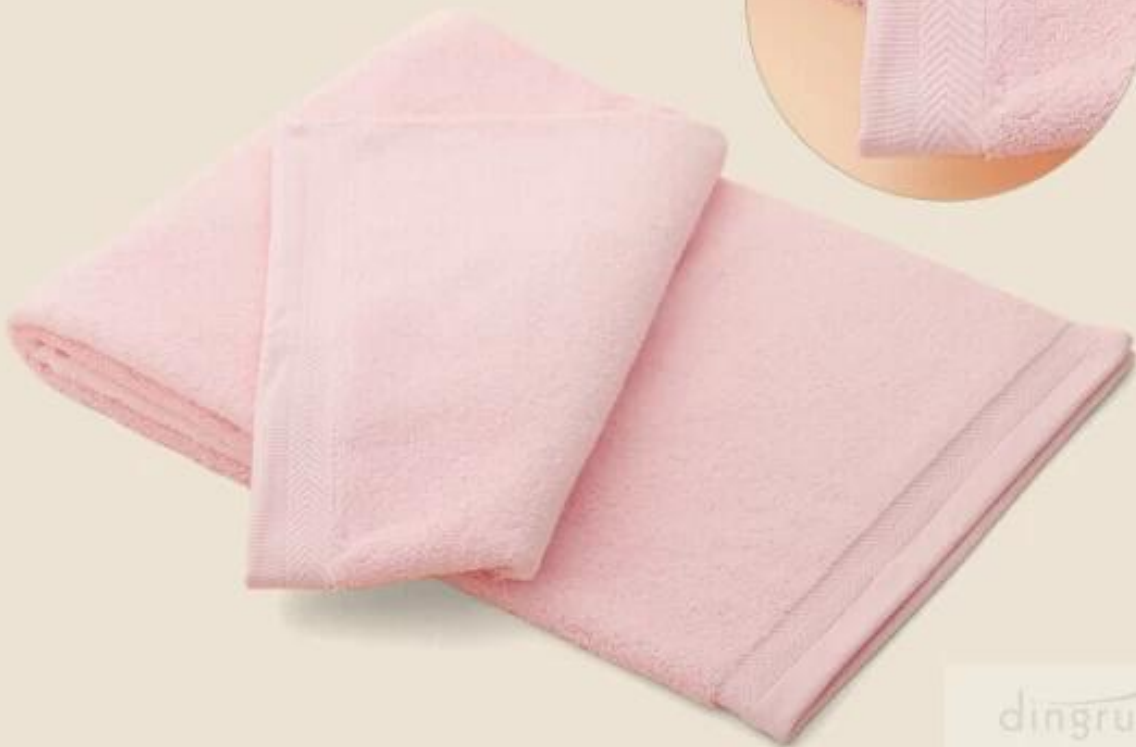

□□	□ 100 % □□ luxruy □□ □□
□□ □□	SZDR-BT-007
□□	33 * 76cm * 90cm 50 * 120cm 60 * 140cm 70, 80 * 160cm
□□	12PC / polybag□
□□ □□	40 * 43 * 50cm
GW / NW	16 / 15kg , □□ □□ □□ □□
□□	□□□ 60 □ □□□ □□ □□□□□
□□	T / T, □□□□ /□ C.
□□	□ 100 %
□□	□□, □□ □□ □□□ □□ □□

Soft  
Towel

dingrun

dingrun

1. 100 % cotton towels.
2. Soft and absorbent, 100% cotton towels, natural absorbency. Elegant towels, soft and absorbent.
3. 100% cotton towels, elegant towels, soft and absorbent.
4. Soft and absorbent, 100% cotton towels, elegant towels, soft and absorbent.
5. Soft and absorbent towels.
6. Convenient towels.
7. Competitive towels.
8. Need towels : [www.szdingrun.com/](http://www.szdingrun.com/)