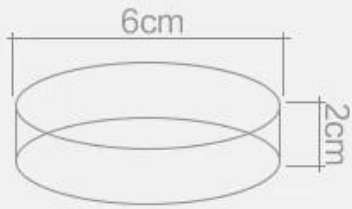

Compressed towel

100% cotton, compressed, 100% cotton, 100% cotton, 100% cotton, 100% cotton, 100% cotton, 100% cotton, 100% cotton.

00

00	100 % 00 00 00 00
00 00	SZDR-CT-007
GW / NW	16 / 15kg; 00 000 000 00
00	000 30 0 000 00 000000
00	1 0 / polybag
00	000 T / T, L / C
00	0 100 %
00	00 00, 000 00 00

00 00

2.

dingrun

3.

dingrun

state of compression

expansion state

dingrun