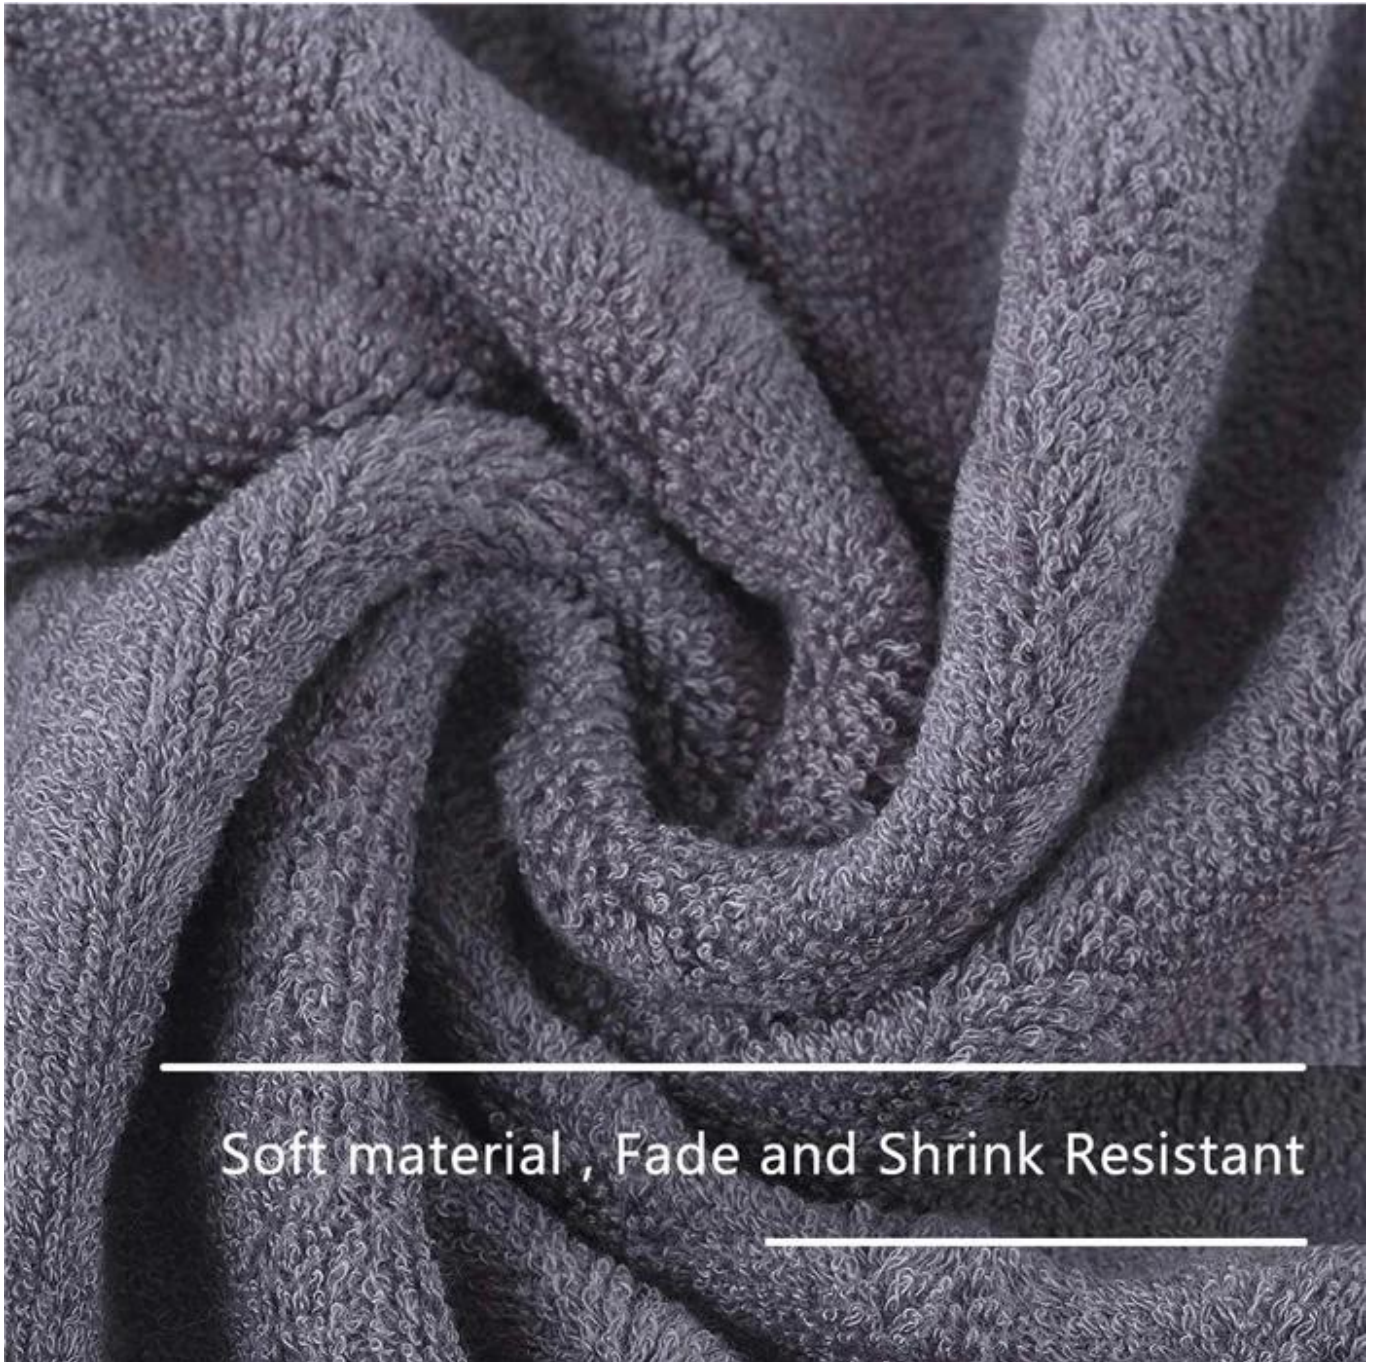

Table Title

Item	Description
Material	90 % Cotton, 10 % Polyester
Size	27 "x54"
Weight	500gsm
Color	White
Pattern	Plain
Print	Screen print, Inkjet, Laser, AZO, Eco-ink
Quantity	500 pieces
Unit	1pc / polybag, Dimensions: 40 * 43 * 50 cm; GW / NW : 16 / 15kg; Includes shipping
MOQ	500 pieces

Notes:

Soft material , Fade and Shrink Resistant

☐☐ : 90 % ☐☐☐ ☐☐☐☐ ☐ 10 %☐ ☐☐, 27"x54"

Well Thread Trimmed

Exquisite and Durable

♡ [Well Thread Trimmed](#). [Well Thread Trimmed](#) [Well Thread Trimmed](#). [Well Thread Trimmed](#) [Well Thread Trimmed](#) [Well Thread Trimmed](#) [Well Thread Trimmed](#) [Well Thread Trimmed](#).