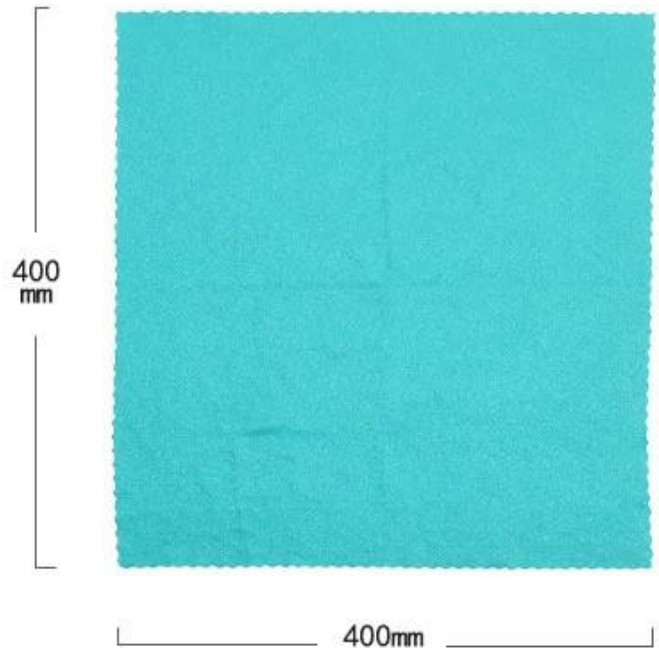

Swing

Suitable for various
of applications
Running/bicycling/hiking/travelling/fitness

SPECIFICATION

Name: Pocket-size fast drying towel

Item: WP020

Weight: 35g

Dimensions: Silicone storage box : 72*55*35 (mm)

Quick-drying towel: 400*400mm

Features: Drying and super-absorbent

Color: Light mint, Navy, Quartz Pink

Product specifics

Water-absorbing character

Fast drying character

Carry-on character

Light mint