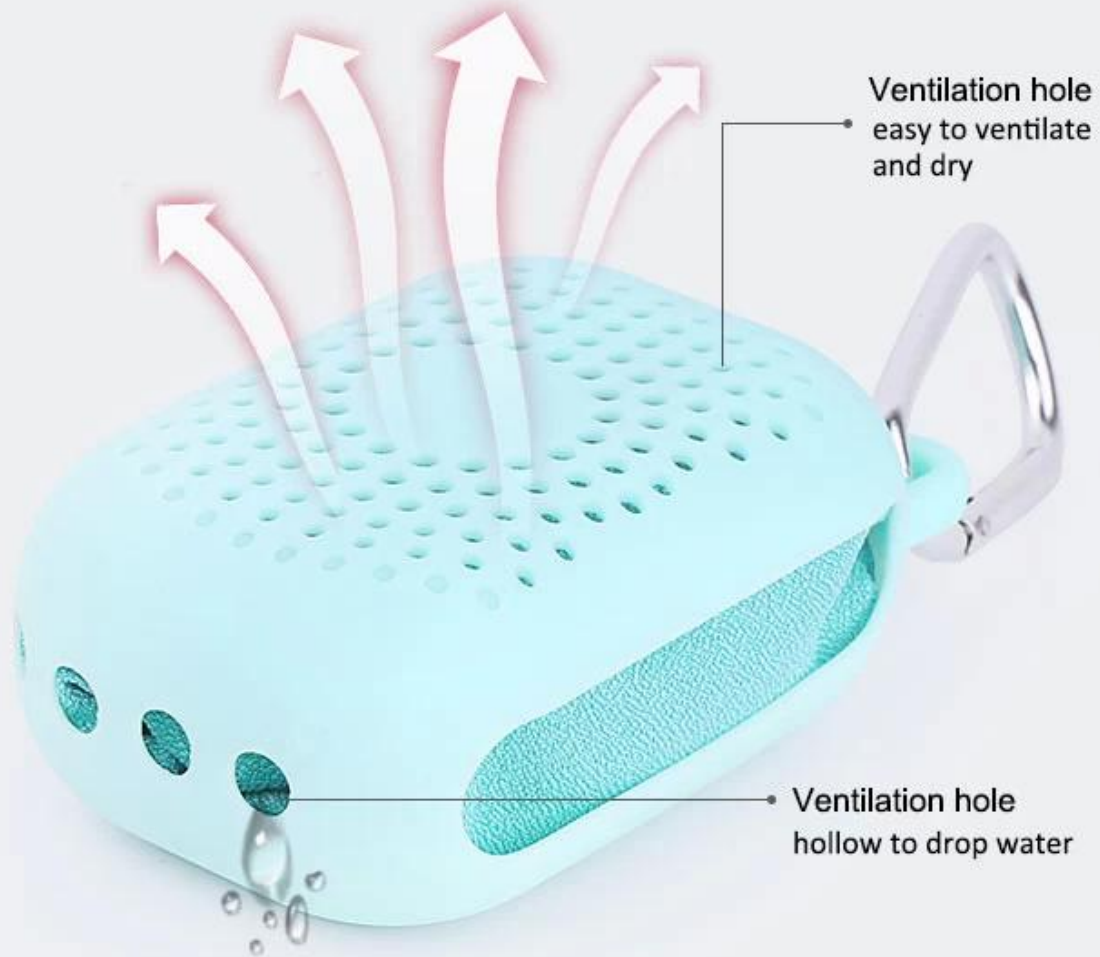

Nanometer Material, Friendly To Nail

Three Color Options

Easy to ventilate and dry

not easy to gather bacterial

Only take three
steps to
get cool feeling

Get wet

Twist

Swing

SPECIFICATION

Name: Pocket-size fast drying towel

Item: Rbox-Plus

Weight: 55g

Dimensions: Silicone storage box : 61*94*36 (mm)

Quick-drying towel: 320*900mm

Features: Drying and super-absorbent

Color: Light mint, Navy, Quartz Pink