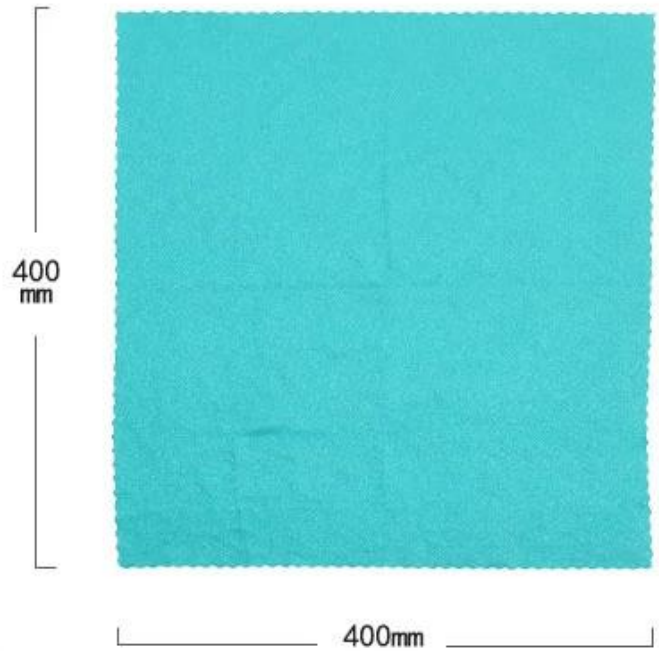

# SPECIFICATION

Name: Pocket-size fast drying towel

Item: WP020

Weight: 35g

Dimensions: Silicone storage box : 72\*55\*35 (mm)

Quick-drying towel: 400\*400mm

Features: Drying and super-absorbent

Color: Light mint, Navy, Quartz Pink